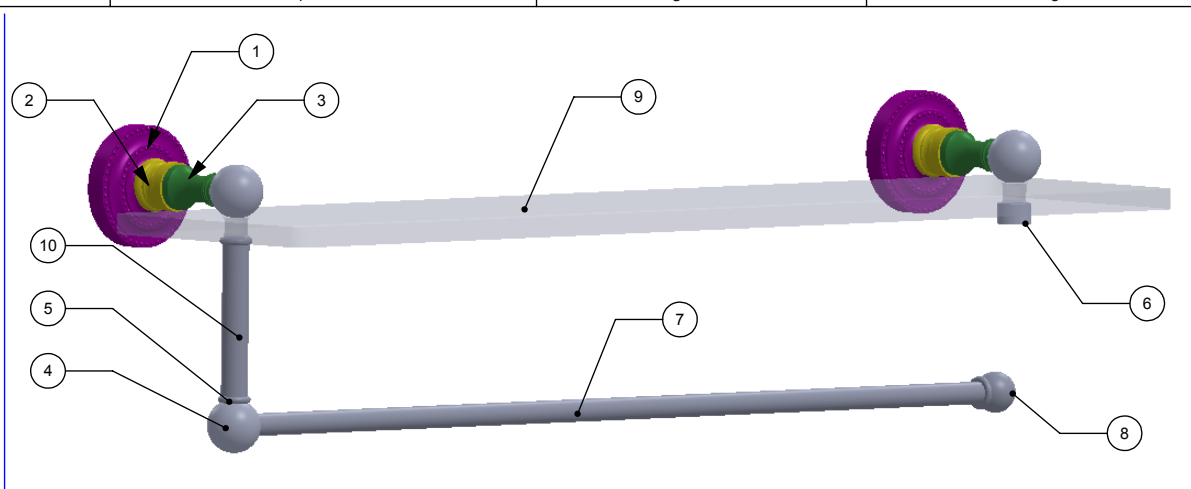

ITEM NO.	P/N	DESCRIPTION	QTY.
1	BPDT	BACKPLATE	2
2	NKSL-58	NECK BASE	2
3	NKSL-1.25	NECK	3
4	BL3T-1	CONNECTING BALL	3
5	CRRD-12	CHECK RING	4
6	CARD-58	CAP	1
7	TU12-13.5	LOWER TUBE	1
8	BL1T-34	BALL	1
9	GLRT-22	GLASS	1
10	TU12-3	VERTICAL TUBE	1

COPYRIGHT © Allied Brass 2015	DRAWN	11-18-15	I.M	MATERIAL:	FINISH	TBD
	CHECKED	11-18-15	P.D	DESCRIPTION: DT-1PT-22	QUANTITY	TBD
	APPROVED	11-18-15	R.A		DRAWING No. DT-1PT-22	
THIRD ANGLE PROJECTION						SCALE: 1:3.5 SHEET: 01 A4