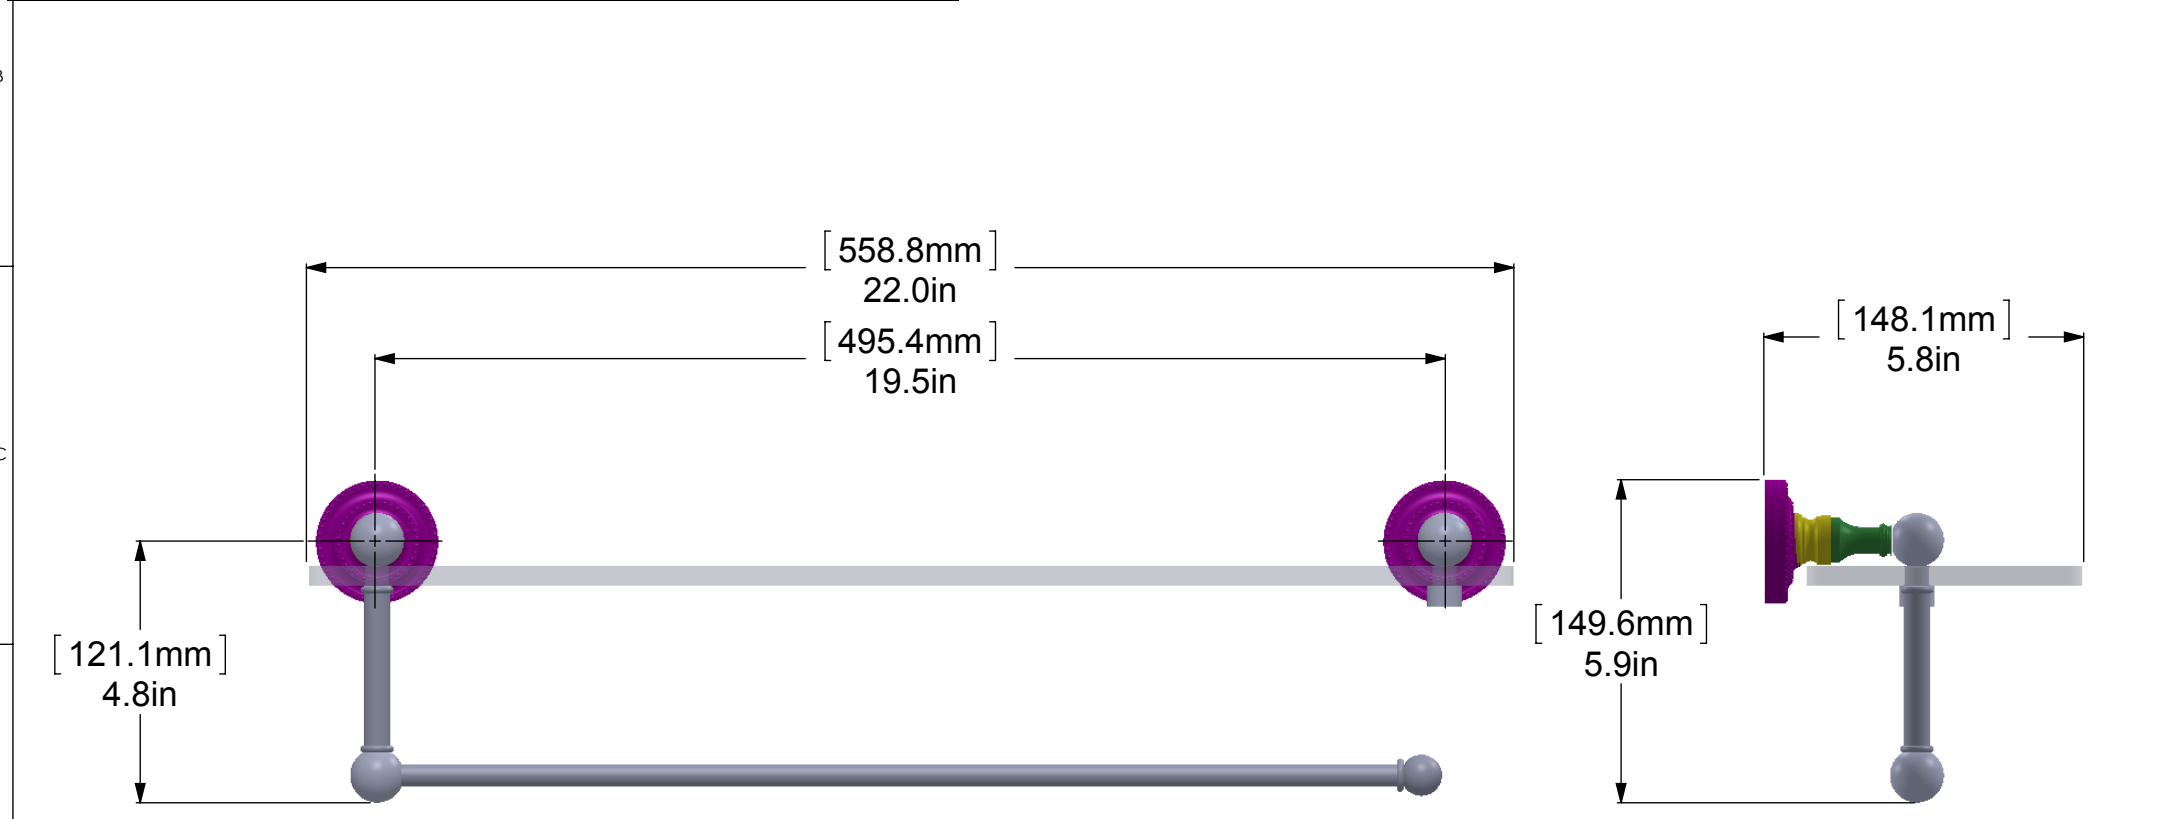

ITEM NO.	P/N	DESCRIPTION	QTY.
1	BPDT	BACKPLATE	2
2	NKSL-58	NECK BASE	2
3	NKSL-1.25	NECK	3
4	BL3T-1	CONNECTING BALL	3
5	CRRD-12	CHECK RING	4
6	CARD-58	CAP	1
7	TU12-13.5	LOWER TUBE	1
8	BL1T-34	BALL	1
9	GLRT-22	GLASS	1
10	TU12-3	VERTICAL TUBE	1

COPYRIGHT © Allied Brass 2015	DRAWN	11-18-15	I.M	MATERIAL:	FINISH	TBD
	CHECKED	11-18-15	P.D	DESCRIPTION: DT-1PT-22	QUANTITY	TBD
	APPROVED	11-18-15	R.A		DRAWING No. DT-1PT-22	
THIRD ANGLE PROJECTION						SCALE: 1:3.5 SHEET: 01 A4